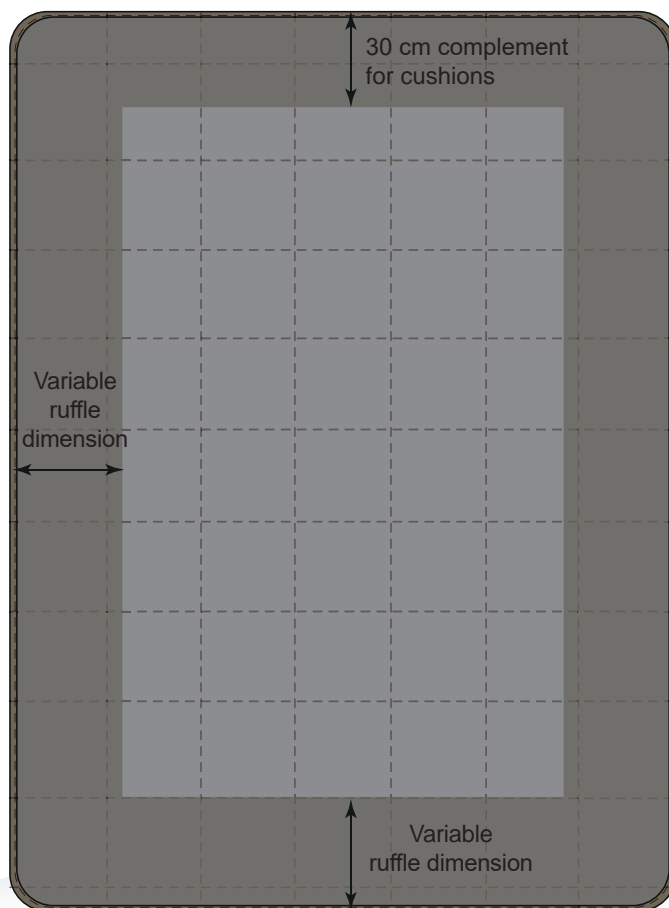

QUILTED JR BED COVER

Product	Quilted JR bed cover
Product reference	CL OPN 170*240 ... JR
Creation date	Product reference
1 5 / 0 3 / 2 0 1 7	CL OPN 170*260 ... JR
Revision date	Product reference
1 5 / 0 3 / 2 0 1 7	CL ONA 170*260 ... JR
Revision n° ...	Product reference
	CL 230*260 ... JR

DESCRIPTION

- Rectangular bed cover, quilted with slightly rounded corners.
- Bias finishing on the edges
- Variable ruffle dimension depending on the height of the bed (mattress included).
- 30cm complement on the head for cushions
- Square stitching 20*20cm wadding 200 Gr and white POL lining 80 Gr.

FINISHING

Bias 1cm

SIZES

Sizes are established according to the platform + ruffle dimensions.
Note: When selecting the fabric, choose an appropriate width to avoid any assembly (not possible on quilted JR model).

BED SIZE (CM)	BED COVER SIZE (CM)
80 x 190 cm	170 x 240 cm
	170 x 260 cm
90 x 190 cm	170 x 240 cm
	170 x 260 cm