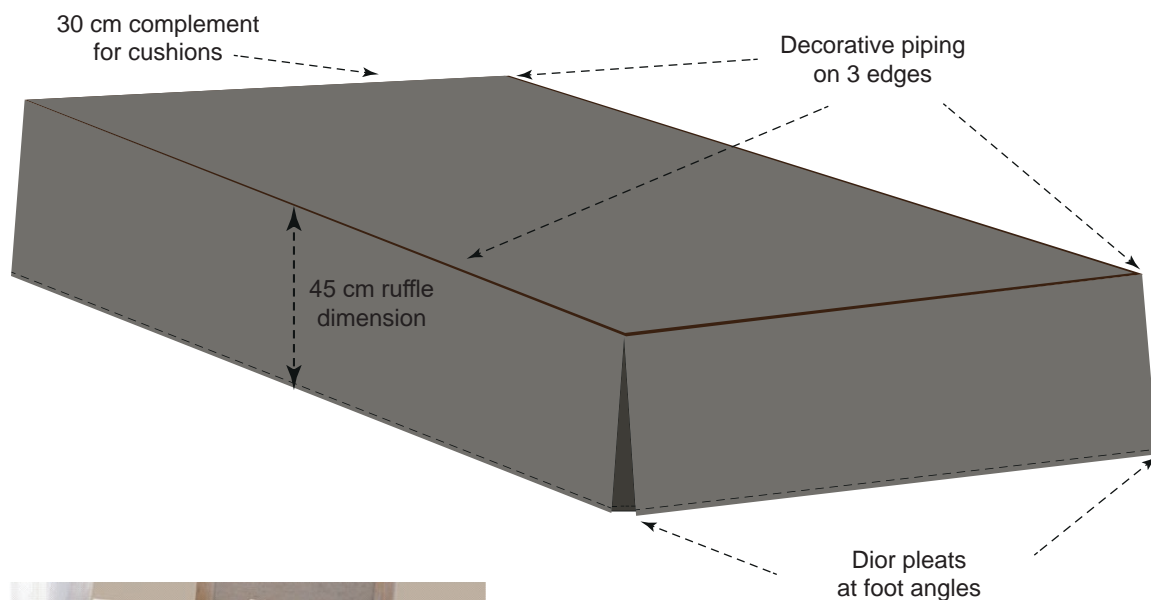

PAP BED COVER

Product	Non-quilted PAP bed cover
Product reference	CL 180*280 ... PAP

Creation date	21/03/2017
Revision date	21/03/2017
Revision n° . .	

DESCRIPTION

- Bed cover with piping on the 3 edges of the bed platform
- Dior pleats at foot angles
- 45cm ruffle dimension
- 30 cm complement on the head for cushions
- Piping : colours upon request, minimum 200 meters

FINISHING

Bottom ruffle hem : 2/2 cm hems

SIZES

Note: When selecting the fabric, be careful of the pattern and width direction.

BED SIZE (CM)	BED COVER SIZE (CM)
90 x 190 cm	180 x 280 cm