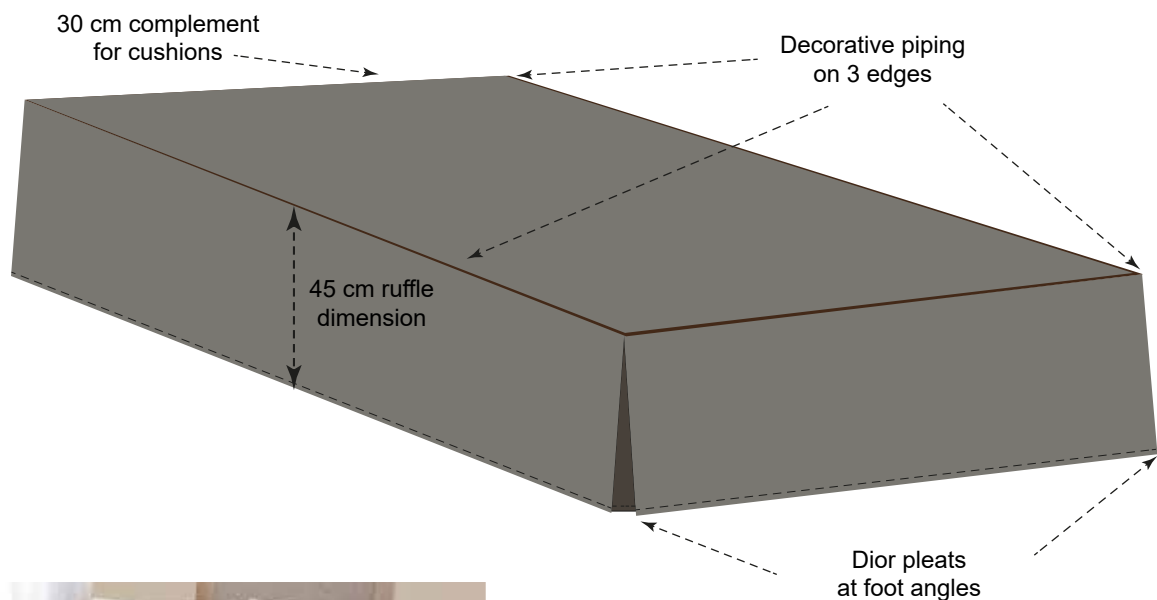

## DESCRIPTION

- Non-quilted bed cover with rounded feet corners
- Overedge seams finishing on the edges
- Variable ruffle dimension depending on the height of the bed (mattress included)
- 30cm complement on the head for cushions

## DESCRIPTION

- Rectangular bed cover, quilted with slightly rounded corners.
- Bias finishing on the edges
- Variable ruffle dimension depending on the height of the bed (mattress included).
- 30cm complement on the head for cushions
- Square stitching 20\*20cm wadding 200 Gr and white POL lining 80 Gr.

## SIZES

Sizes are established according to the platform + ruffle dimensions.  
 Note: When selecting the fabric, choose an appropriate width to avoid any assembly (not possible on quilted JR model).

BED SIZE (CM)	BED COVER SIZE (CM)
80 x 190 cm	170 x 240 cm
	170 x 260 cm
90 x 190 cm	170 x 240 cm
	170 x 260 cm

## DESCRIPTION

- Bed cover with piping on the 3 edges of the bed platform
- Dior pleats at foot angles
- 45cm ruffle dimension
- 30 cm complement on the head for cushions
- Piping : colours upon request, minimum 200 meters