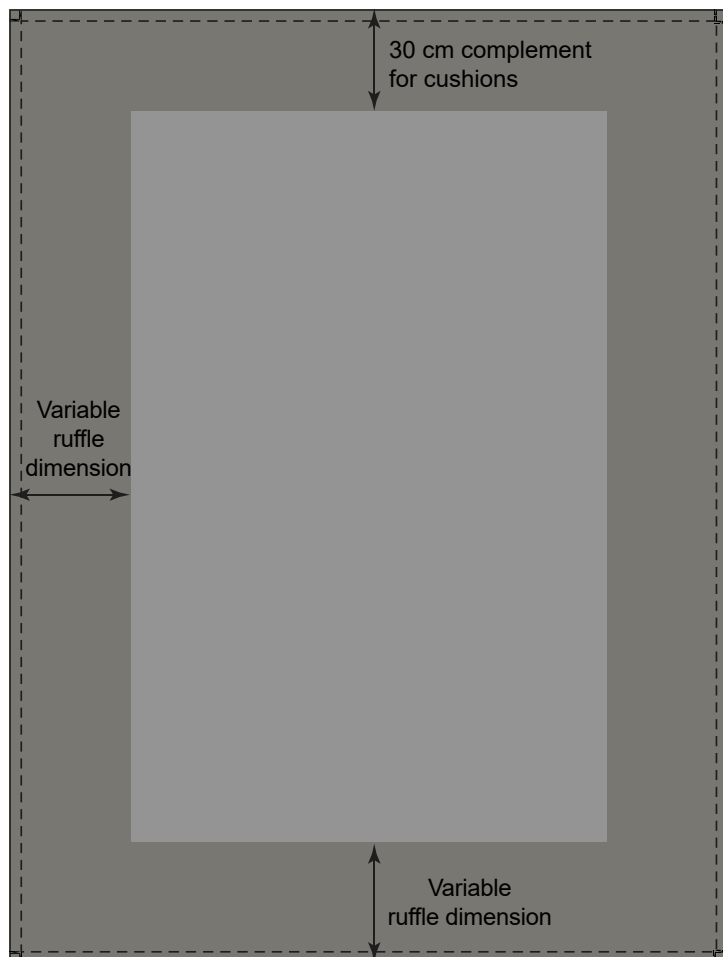

JR BED COVER

Product	Non-quilted JR bed cover	
Product reference	CL ... .. 170*240 ... JR	CL ... .. 170*260 ... JR

Creation date
1 5 / 0 3 / 2 0 1 7
Revision date
1 5 / 0 3 / 2 0 1 7
Revision n° . .

DESCRIPTION

- Non-quilted bed cover with right-angled corners
- 4 hems finishing on the edges
- Variable ruffle dimension depending on the height of the bed (mattress included)
- 30cm complement on the head for cushions

FINISHING

Hems 2 / 2 cm

SIZES

Sizes are established according to the platform + ruffle dimensions.
Note: When selecting the fabric, choose an appropriate width to avoid any assembly (not possible on JR model).

BED SIZE (CM)	BED COVER SIZE (CM)
80 x 190 cm	170 x 240 cm
	170 x 260 cm
90 x 190 cm	170 x 240 cm
	170 x 260 cm