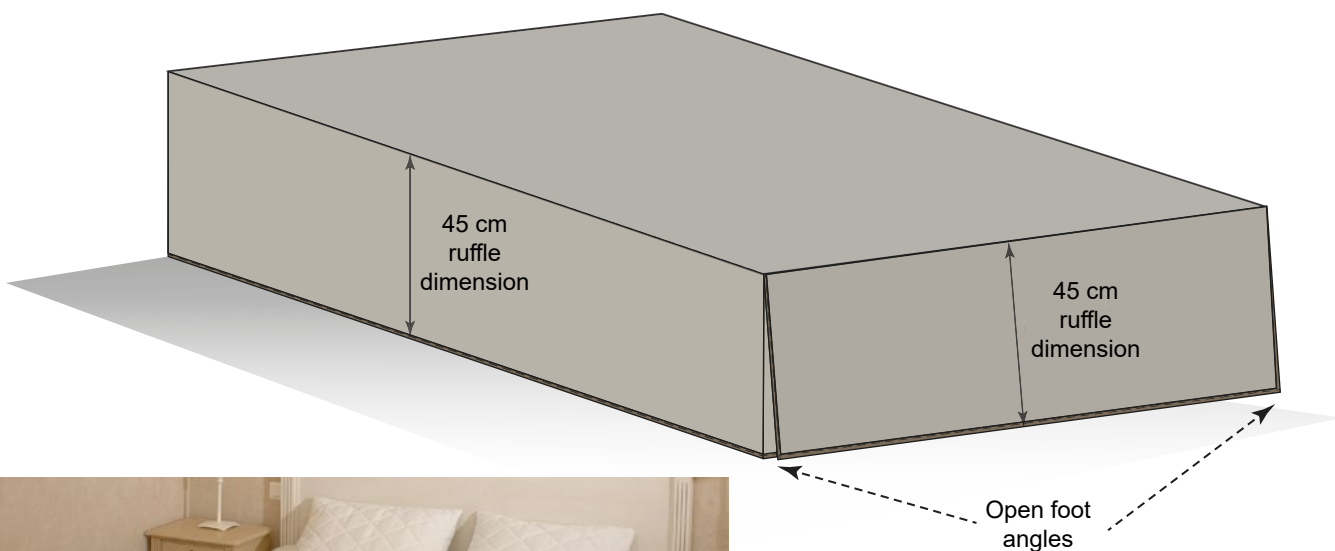

BED SIZE (CM)	BED COVER SIZE (CM)
80 x 190 cm	170 x 235 cm
90 x 190 cm	180 x 250 cm
	180 x 260 cm (assembly)
	190 x 260 cm (assembly)

QUILTED 2V BED COVER

Product	Quilted 2V bed cover
Product reference	CL ONA 170*250 ... 2V
Product reference	CL OTS 180*250 ... 2V

Creation date	23 / 03 / 2017
Revision date	18 / 07 / 2017
Revision n°	1

DESCRIPTION

- Quilted bed cover with 25 cm cut and complement at feet and header.
- Bias finishing on the edges
- Variable ruffle dimension depending on the height of the bed (mattress included)
- Square stitching 20*20cm wadding 200 Gr and white POL lining 80 Gr.

FINISHING

Bias 1cm

SIZES

Sizes are established according to the platform + ruffle dimensions.
 Note: When selecting the fabric, choose an appropriate width to avoid any assembly (not possible on quilted 2V model).

BED SIZE (CM)	BED COVER SIZE (CM)
80 x 190 cm	170 x 250 cm
90 x 190 cm	180 x 250 cm

QUILTED DL BED COVER

Product	Quilted DL bed cover
Product reference	CL 170*260 ... DL (OPN or ONA)
Creation date	Product reference
1 6 / 0 3 / 2 0 1 7	CL 180*260 ... DL (OPN or OTS)
Revision date	Product reference
1 6 / 0 3 / 2 0 1 7	CL 230*260 ... DL (OPN or OTS)
Revision n° ...	Product reference
	CL 250*260 ... DL (OTS)
	Product reference
	CL 270*260 ... DL (OTS)