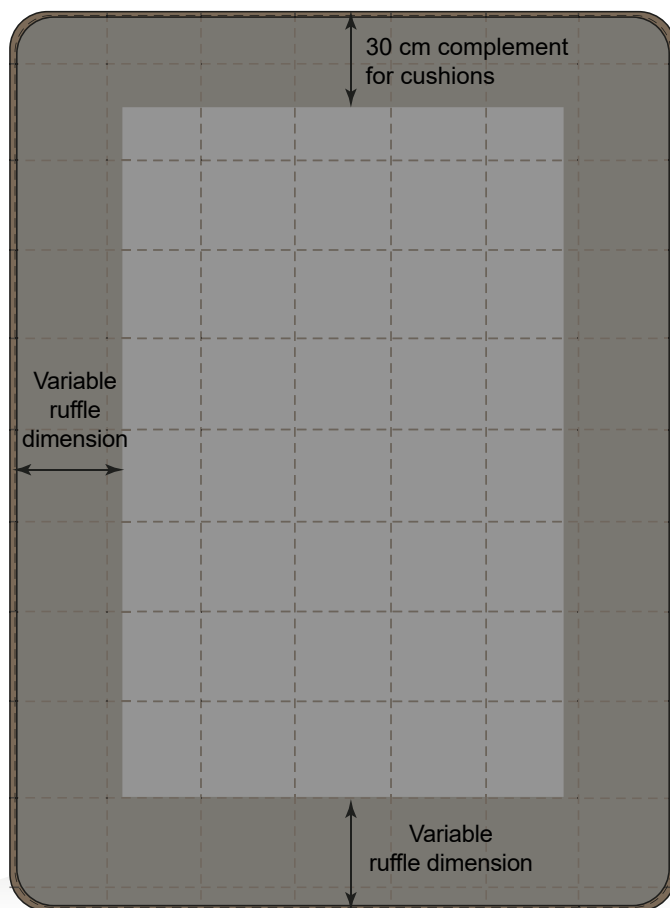

QUILTED JR BED COVER

Product	Quilted JR bed cover
Product reference	CL OPN .... 170*240 ... JR
Creation date	Product reference
15 / 03 / 2017	CL OPN .... 170*260 ... JR
Revision date	Product reference
15 / 03 / 2017	CL ONA .... 170*260 ... JR
Revision n° ...	Product reference
	CL ... . 230*260 ... JR

DESCRIPTION

- Rectangular bed cover, quilted with slightly rounded corners.
- Bias finishing on the edges
- Variable ruffle dimension depending on the height of the bed (mattress included).
- 30cm complement on the head for cushions
- Square stitching 20*20cm wadding 200 Gr and white POL lining 80 Gr.

FINISHING

Bias 1cm

SIZES

Sizes are established according to the platform + ruffle dimensions.
Note: When selecting the fabric, choose an appropriate width to avoid any assembly (not possible on quilted JR model).

BED SIZE (CM)	BED COVER SIZE (CM)
80 x 190 cm	170 x 240 cm
	170 x 260 cm
90 x 190 cm	170 x 240 cm
	170 x 260 cm