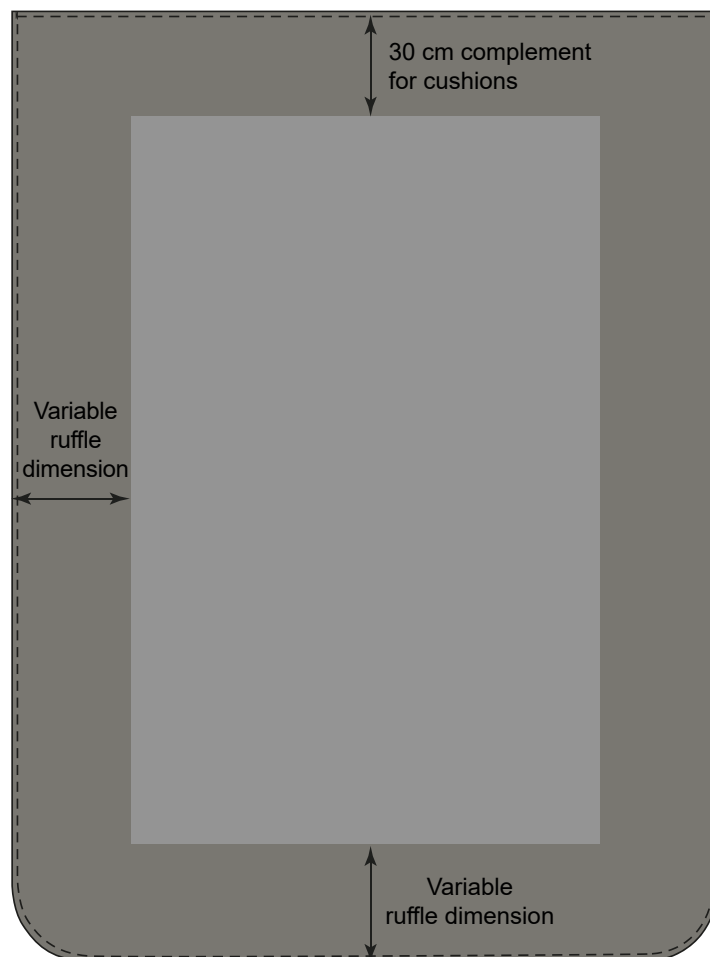

# JL BED COVER

Product	Non-quilted JL bed cover
Product reference	CL ... .. 170*240 ... JL
Product reference	CL ... .. 170*260 ... JL
Product reference	CL ... .. 180*260 ... JL
Product reference	CL ... .. 230*260 ... JL

## DESCRIPTION

- Non-quilted bed cover with rounded feet corners
- Overedge seams finishing on the edges
- Variable ruffle dimension depending on the height of the bed (mattress included)
- 30cm complement on the head for cushions