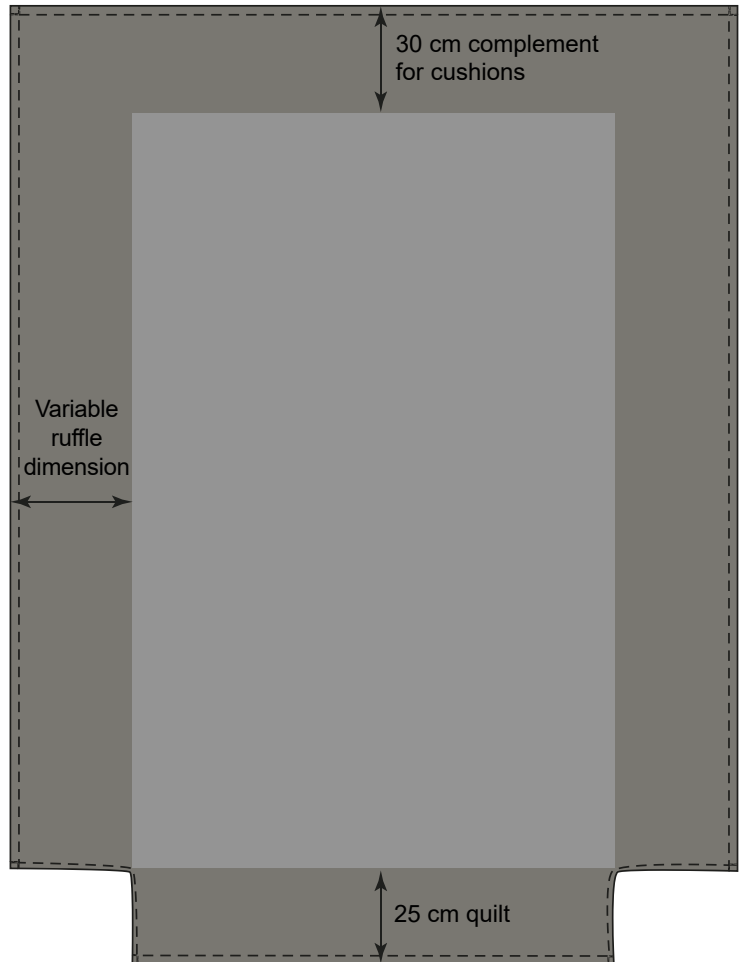

1V BED COVER

Product	Non-quilted 1V bed cover
Product reference	CL ... .. 170*236 ... 1V

Creation date	
21/03/2017	
Revision date	
18/07/2017	
Revision n° 1	

DESCRIPTION

- Non-quilted bed cover with 25 cm cut and complement at feet
- Hem finishing on the edges
- Variable ruffle dimension depending on the height bed (mattress included)
- 30 cm complement on the head for cushions

FINISHING

2/2 cm hems

SIZES

Sizes are established according to the platform + ruffle dimensions.
Note: When selecting the fabric, choose an appropriate width to avoid any assembly (not possible on 1V model).

BED SIZE (CM)	BED COVER SIZE (CM)
80 x 190 cm	170 x 236 cm
90 x 190 cm	170 x 236 cm