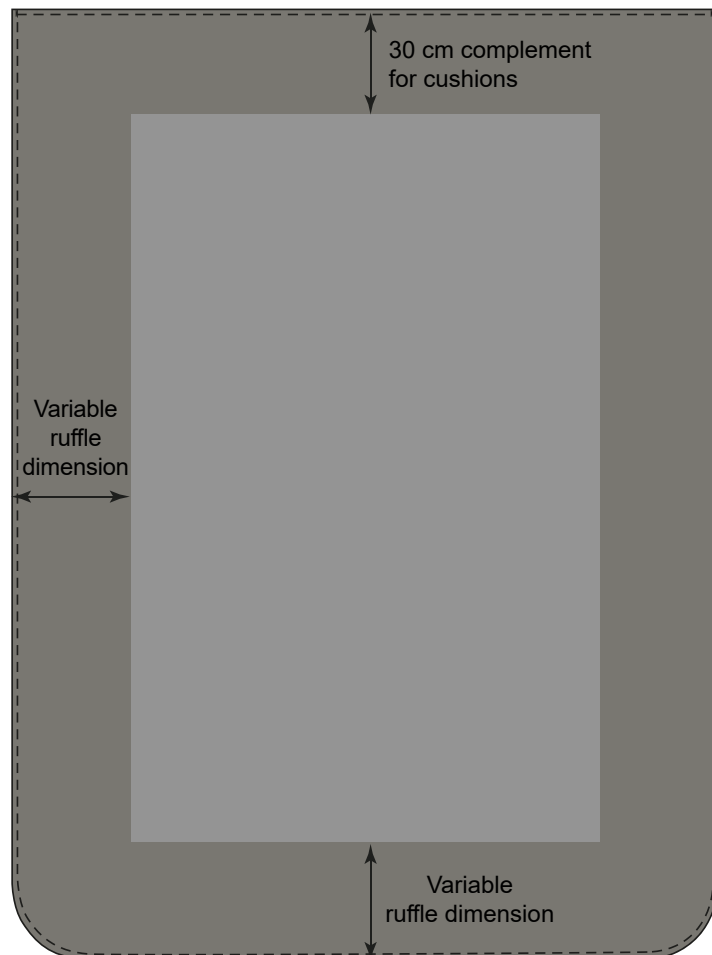

DESCRIPTION

- Non-quilted bed cover with rounded feet corners
- Overedge seams finishing on the edges
- Variable ruffle dimension depending on the height of the bed (mattress included)
- 30cm complement on the head for cushions

BED SIZE (CM)	BED COVER SIZE (CM)
80 x 190 cm	170 x 240 cm
	170 x 260 cm
90 x 190 cm	170 x 240 cm
	170 x 260 cm
	180 x 260 cm
140 x 200 cm	230 x 260 cm
160 x 200 cm and more	250 x 260 cm
	270 x 260 cm