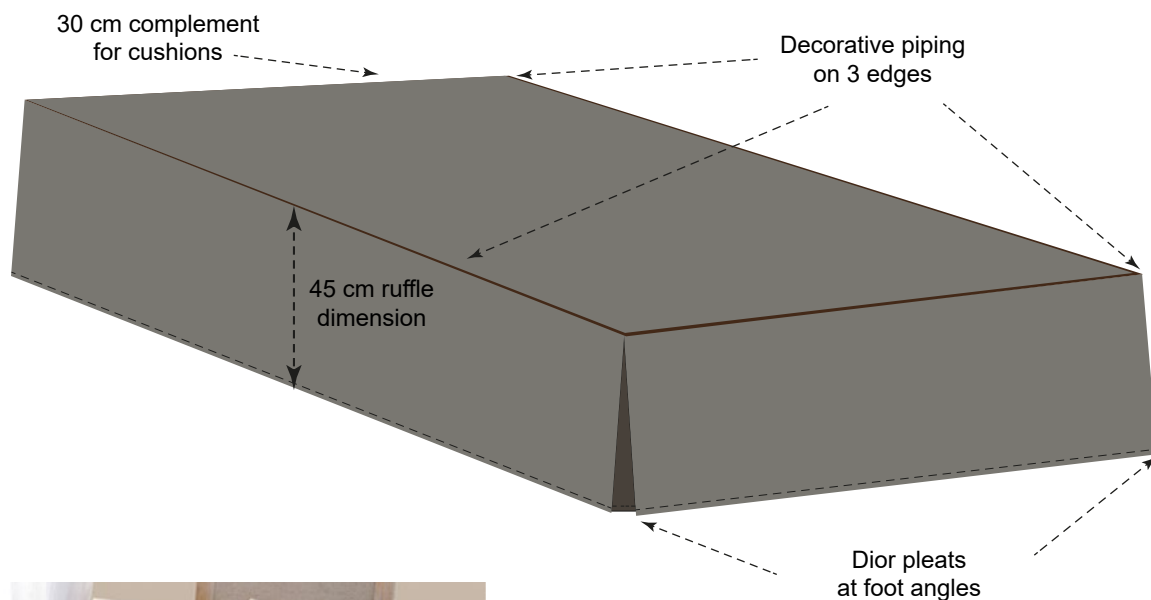

DESCRIPTION

- Non-quilted bed cover with rounded feet corners
- Overedge seams finishing on the edges
- Variable ruffle dimension depending on the height of the bed (mattress included)
- 30cm complement on the head for cushions

DESCRIPTION

- Rectangular bed cover, quilted with slightly rounded corners.
- Bias finishing on the edges
- Variable ruffle dimension depending on the height of the bed (mattress included).
- 30cm complement on the head for cushions
- Square stitching 20*20cm wadding 200 Gr and white POL lining 80 Gr.

BED SIZE (CM)	BED COVER SIZE (CM)
80 x 190 cm	170 x 240 cm
	170 x 260 cm
90 x 190 cm	170 x 240 cm
	170 x 260 cm

PAP BED COVER

Product	Non-quilted PAP bed cover
Product reference	CL 180*280 ... PAP

Creation date	21/03/2017
Revision date	21/03/2017
Revision n° . .	

DESCRIPTION

- Bed cover with piping on the 3 edges of the bed platform
- Dior pleats at foot angles
- 45cm ruffle dimension
- 30 cm complement on the head for cushions
- Piping : colours upon request, minimum 200 meters