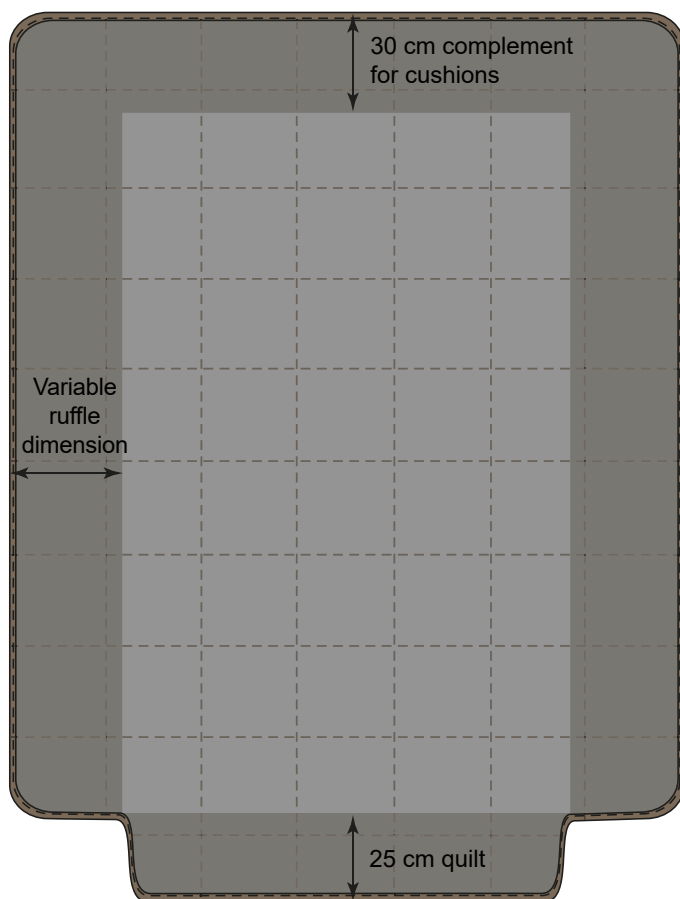

QUILTED 1V BED COVER

Product	Quilted 1V bed cover
Product reference	CL ... .. 170*235 ... 1V
Creation date	Product reference
20 / 03 / 2017	CL ... .. 170*240 ... 1V
Revision date	Product reference
18 / 07 / 2017	CL ... .. 180*250 ... 1V (OTS or ONA)
Revison n° 1	Product reference
	CL ... .. 180*260 ... 1V (with assembly)
	Product reference
	CL ... .. 190*260 ... 1V (with assembly)

DESCRIPTION

- Quilted bed cover with 25 cm cut and complement at feet
- Bias finishing on the edges
- Variable ruffle dimension depending on the height of the bed (mattress included)
- 30 cm complement on the head for cushions
- Square stitching 20*20cm wadding 200 Gr and white POL lining 80 Gr.

FINISHING

Bias 1cm

SIZES

Sizes are established according to the platform + ruffle dimensions.
Note: When selecting the fabric, choose an appropriate width to avoid any assembly (not possible on quilted 1V model).

BED SIZE (CM)	BED COVER SIZE (CM)
80 x 190 cm	170 x 235 cm
90 x 190 cm	180 x 250 cm
	180 x 260 cm (assembly)
	190 x 260 cm (assembly)