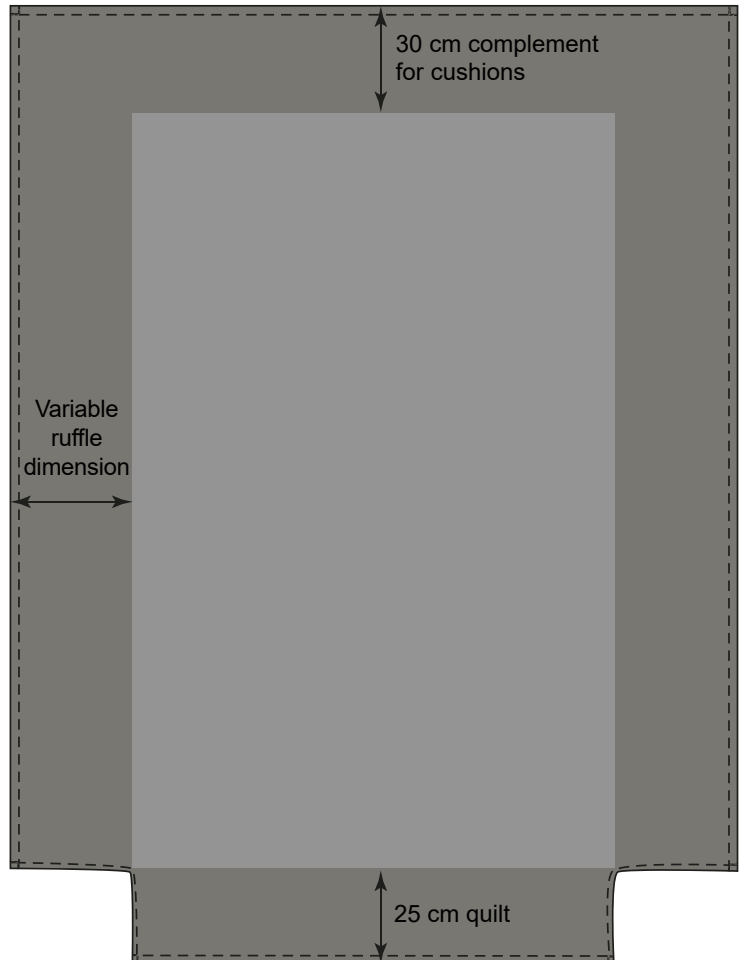

1V BED COVER

Product	Non-quilted 1V bed cover
Product reference	CL ... .. 170*236 ... 1V

Creation date	
21/03/2017	
Revision date	
18/07/2017	
Revision n° 1	

DESCRIPTION

- Non-quilted bed cover with 25 cm cut and complement at feet
- Hem finishing on the edges
- Variable ruffle dimension depending on the height bed (mattress included)
- 30 cm complement on the head for cushions

FINISHING

2/2 cm hems

SIZES

Sizes are established according to the platform + ruffle dimensions.
Note: When selecting the fabric, choose an appropriate width to avoid any assembly (not possible on 1V model).

BED SIZE (CM)	BED COVER SIZE (CM)
80 x 190 cm	170 x 236 cm
90 x 190 cm	170 x 236 cm