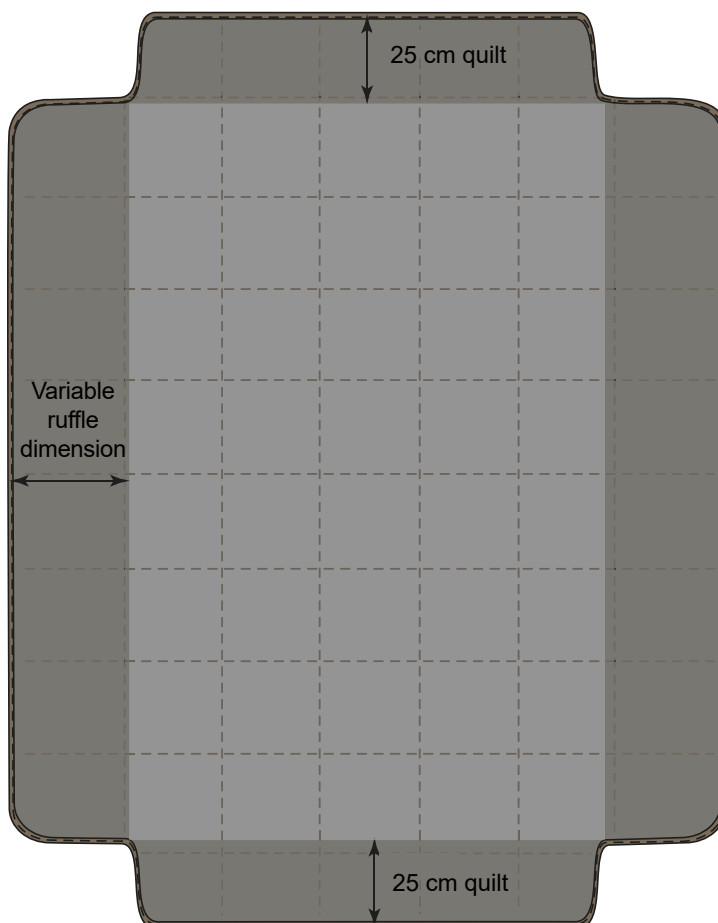

QUILTED 2V BED COVER

Product	Quilted 2V bed cover
Product reference	CL ONA .... 170*250 ... 2V
Product reference	CL OTS .... 180*250 ... 2V

Creation date	23 / 03 / 2017
Revision date	18 / 07 / 2017
Revision n°	1

DESCRIPTION

- Quilted bed cover with 25 cm cut and complement at feet and header.
- Bias finishing on the edges
- Variable ruffle dimension depending on the height of the bed (mattress included)
- Square stitching 20*20cm wadding 200 Gr and white POL lining 80 Gr.

FINISHING

Bias 1cm

SIZES

Sizes are established according to the platform + ruffle dimensions.
Note: When selecting the fabric, choose an appropriate width to avoid any assembly (not possible on quilted 2V model).

BED SIZE (CM)	BED COVER SIZE (CM)
80 x 190 cm	170 x 250 cm
90 x 190 cm	180 x 250 cm