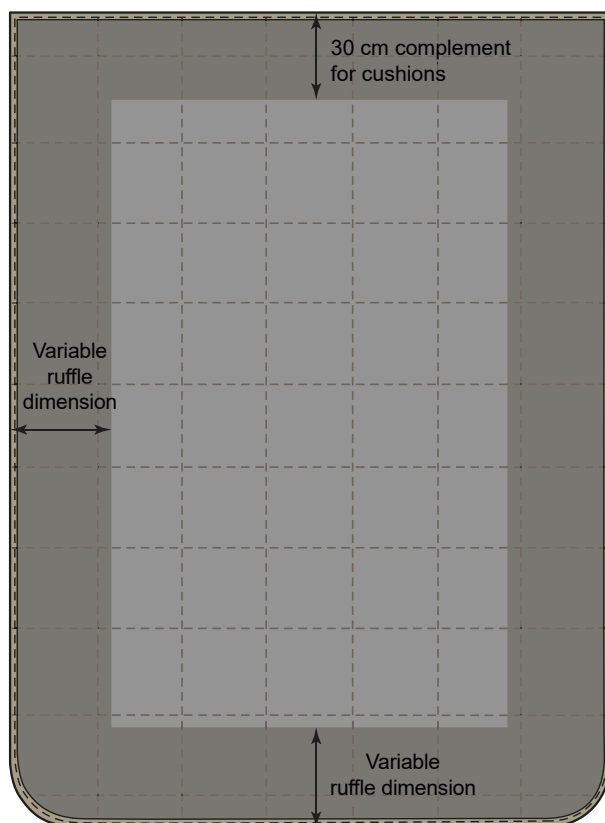

DESCRIPTION

- Non-quilted bed cover with rounded feet corners
- Overedge seams finishing on the edges
- Variable ruffle dimension depending on the height of the bed (mattress included)
- 30cm complement on the head for cushions

FINISHING

Overedge seams: 1 cm

SIZES

Sizes are defined according to the bed platform + ruffle dimensions.

Note: When selecting the fabric, choose an appropriate width to avoid any assembly (not possible on JL model)

BED SIZE (CM)	BED COVER SIZE (CM)
80 x 190 cm	170 x 240 cm 170 x 260 cm
90 x 190 cm	180 x 260 cm
140 x 200 cm	230 x 260 cm

QUILTED JL BED COVER

Product	Quilted JL bed cover
Product reference	CL 170*260 ... JL (OPN or ONA)
Creation date	Product reference
1 4 / 0 3 / 2 0 1 7	CL 180*260 ... JL (OPN or OTS)
Revision date	Product reference
1 4 / 0 3 / 2 0 1 7	CL 230*260 ... JL (OPN or OTS)
Revision n° ...	Product reference
	CL 250*260 ... JL (OTS)
	Product reference
	CL 270*260 ... JL (OTS)

DESCRIPTION

- Quilted bed cover with rounded feet corners
- Bias finishing on the edges
- Variable ruffle dimension depending on the height of the bed (mattress included).
- 30cm complement on the head for cushions
- Square stitching 20*20cm wadding 200 Gr and white POL lining 80 Gr.