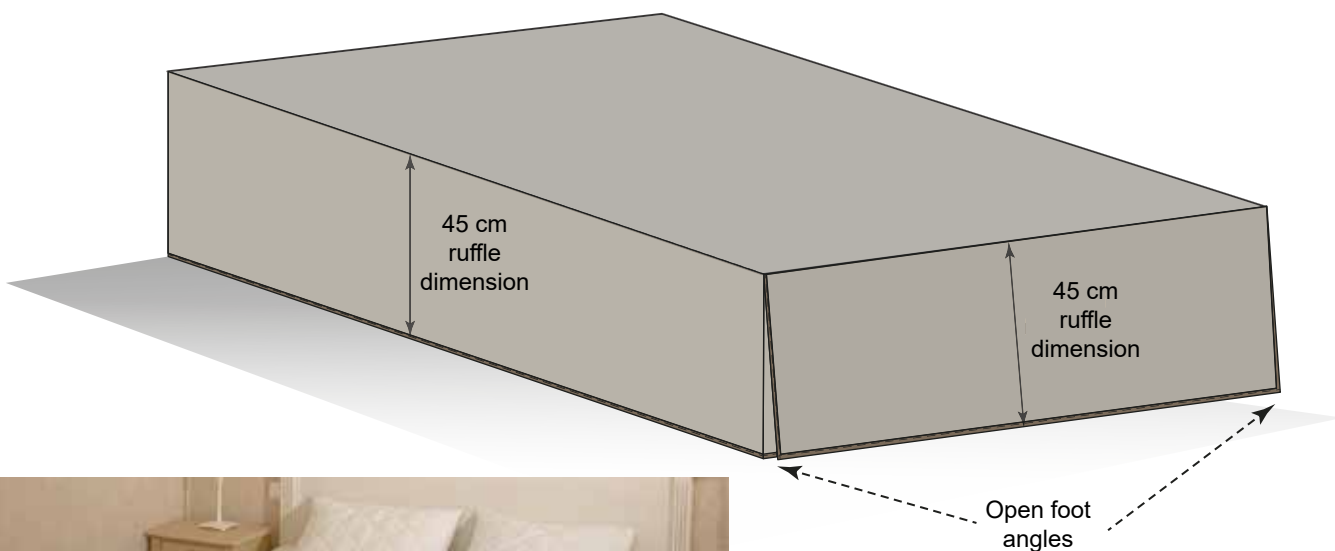

QUILTED DL BED COVER

Product	Quilted DL bed cover
Product reference	CL ... .. 170*260 ... DL (OPN or ONA)
Creation date	Product reference
1 6 / 0 3 / 2 0 1 7	CL ... .. 180*260 ... DL (OPN or OTS)
Revision date	Product reference
1 6 / 0 3 / 2 0 1 7	CL ... .. 230*260 ... DL (OPN or OTS)
Revision n° ...	Product reference
	CL ... .. 250*260 ... DL (OTS)
	Product reference
	CL ... .. 270*260 ... DL (OTS)

DESCRIPTION

- Quilted bed cover with 25 cm cut and complement at header and feet.
- Bias finishing on the edges
- Variable ruffle dimension depending on the height of the bed (mattress included)
- Square stitching 20*20cm wadding 200 Gr and white POL lining 80 Gr.

FINISHING

Bias 1cm

SIZES

Sizes are established according to the platform + ruffle dimensions.
Note: When selecting the fabric, choose an appropriate width to avoid any assembly (not possible on quilted DL model).

BED SIZE (CM)	BED COVER SIZE (CM)
80 x 190 cm	170 x 260 cm
90 x 190 cm	180 x 260 cm
140 x 200 cm	230 x 260 cm
160 x 200 cm and more	250 x 260 cm 270 x 260 cm