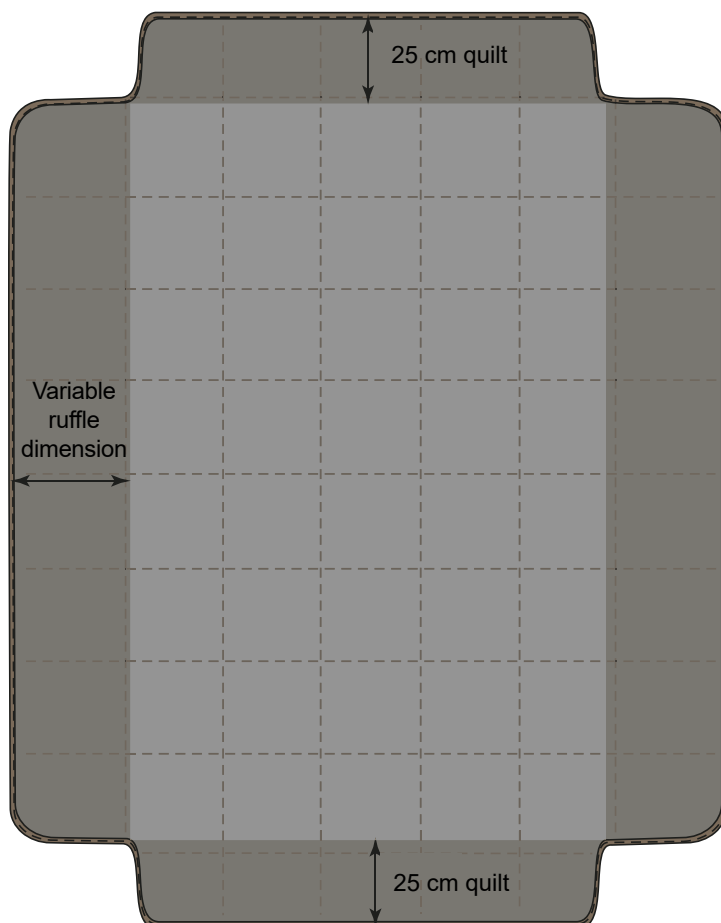

DESCRIPTION

- Non-quilted bed cover with rounded feet corners
- Overedge seams finishing on the edges
- Variable ruffle dimension depending on the height of the bed (mattress included)
- 30cm complement on the head for cushions

BED SIZE (CM)	BED COVER SIZE (CM)
80 x 190 cm	170 x 235 cm
90 x 190 cm	180 x 250 cm
	180 x 260 cm (assembly)
	190 x 260 cm (assembly)

QUILTED 2V BED COVER

Product	Quilted 2V bed cover
Product reference	CL ONA 170*250 ... 2V
Product reference	CL OTS 180*250 ... 2V

Creation date	23 / 03 / 2017
Revision date	18 / 07 / 2017
Revision n°	1

DESCRIPTION

- Quilted bed cover with 25 cm cut and complement at feet and header.
- Bias finishing on the edges
- Variable ruffle dimension depending on the height of the bed (mattress included)
- Square stitching 20*20cm wadding 200 Gr and white POL lining 80 Gr.

BED SIZE (CM)	BED COVER SIZE (CM)
80 x 190 cm	170 x 250 cm
90 x 190 cm	180 x 250 cm

QUILTED DL BED COVER

Product	Quilted DL bed cover
Product reference	CL 170*260 ... DL (OPN or ONA)
Creation date	Product reference
1 6 / 0 3 / 2 0 1 7	CL 180*260 ... DL (OPN or OTS)
Revision date	Product reference
1 6 / 0 3 / 2 0 1 7	CL 230*260 ... DL (OPN or OTS)
Revision n° ...	Product reference
	CL 250*260 ... DL (OTS)
	Product reference
	CL 270*260 ... DL (OTS)