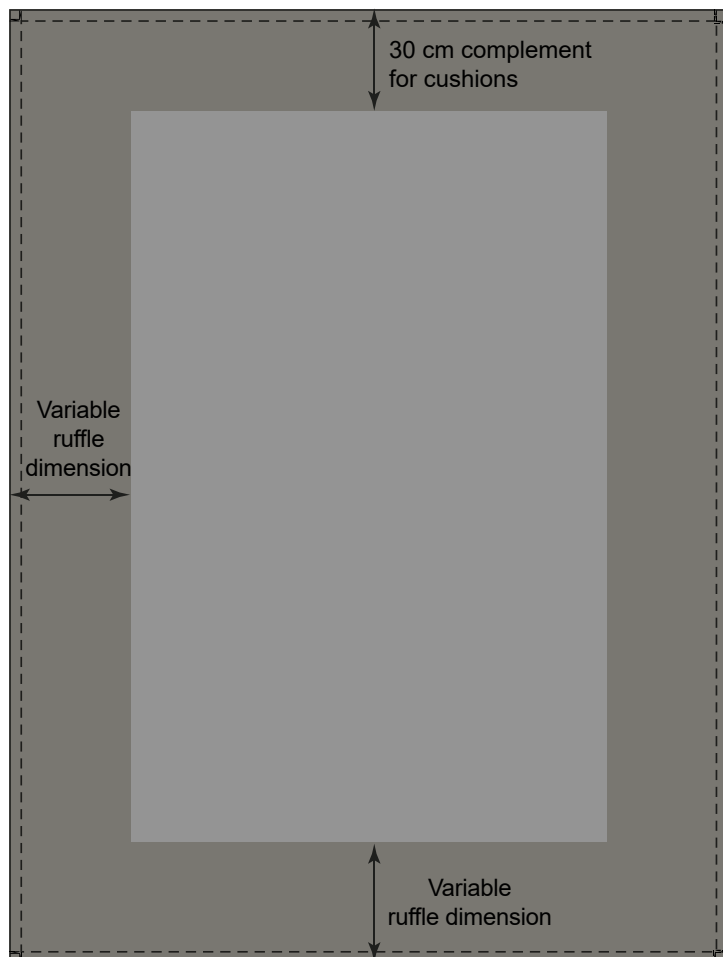

## SIZES

Sizes are established according to the platform + ruffle dimensions.  
 Note: When selecting the fabric, choose an appropriate width to avoid any assembly (not possible on quilted JL).

BED SIZE (CM)	BED COVER SIZE (CM)
80 x 190 cm	170 x 240 cm
	170 x 260 cm
90 x 190 cm	170 x 240 cm
	170 x 260 cm
	180 x 260 cm
140 x 200 cm	230 x 260 cm
160 x 200 cm and more	250 x 260 cm
	270 x 260 cm

## DESCRIPTION

- Non-quilted bed cover with right-angled corners
- 4 hems finishing on the edges
- Variable ruffle dimension depending on the height of the bed (mattress included)
- 30cm complement on the head for cushions