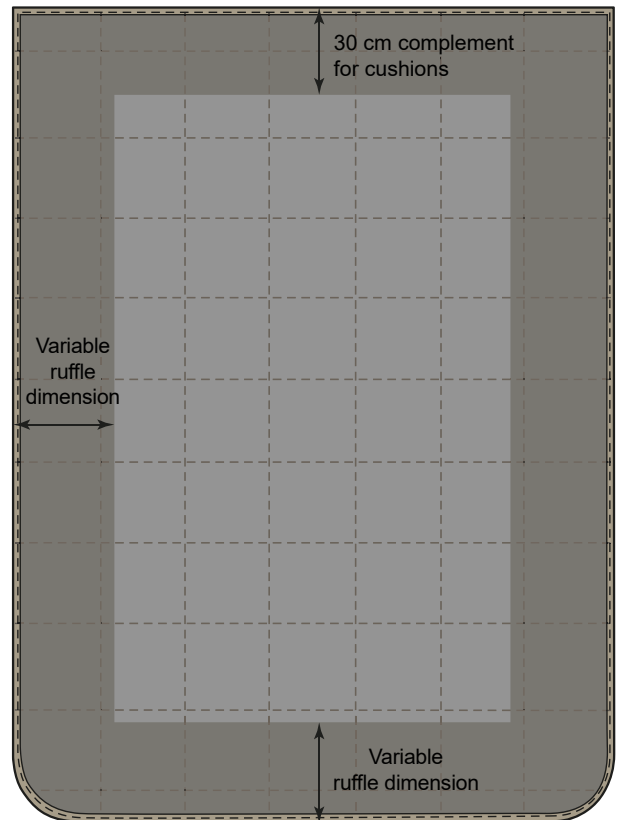

## DESCRIPTION

- Non-quilted bed cover with rounded feet corners
- Overedge seams finishing on the edges
- Variable ruffle dimension depending on the height of the bed (mattress included)
- 30cm complement on the head for cushions

## FINISHING

Overedge seams: 1 cm

## SIZES

Sizes are defined according to the bed platform + ruffle dimensions.

*Note: When selecting the fabric, choose an appropriate width to avoid any assembly (not possible on JL model)*

BED SIZE (CM)	BED COVER SIZE (CM)
80 x 190 cm	170 x 240 cm 170 x 260 cm
90 x 190 cm	180 x 260 cm
140 x 200 cm	230 x 260 cm

## DESCRIPTION

- Quilted bed cover with rounded feet corners
- Bias finishing on the edges
- Variable ruffle dimension depending on the height of the bed (mattress included).
- 30cm complement on the head for cushions
- Square stitching 20\*20cm wadding 200 Gr and white POL lining 80 Gr.