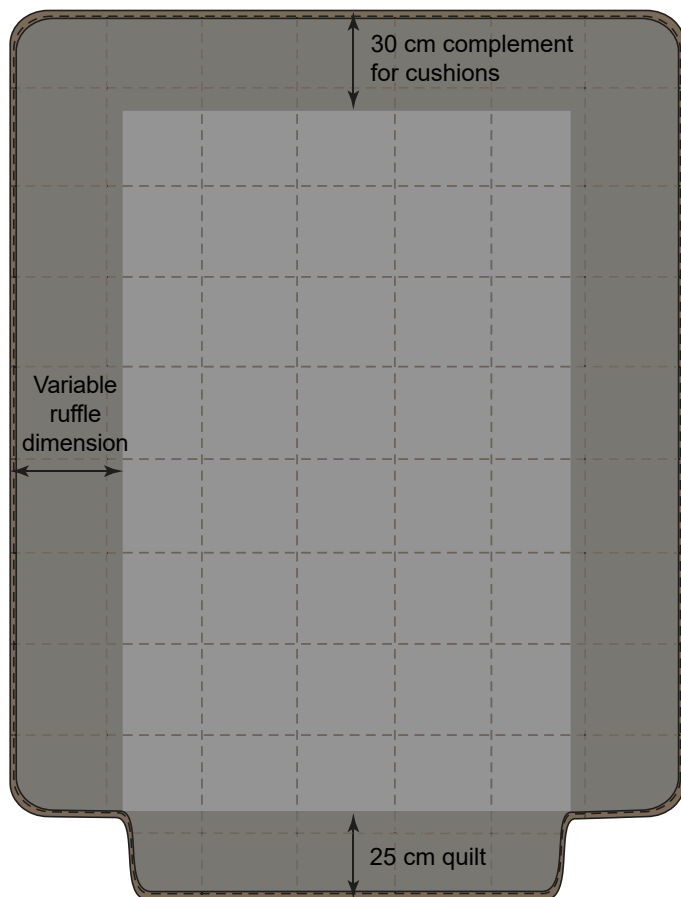

BED SIZE (CM)	BED COVER SIZE (CM)
80 x 190 cm	170 x 240 cm
	170 x 260 cm
90 x 190 cm	170 x 240 cm
	170 x 260 cm
	180 x 260 cm
140 x 200 cm	230 x 260 cm
160 x 200 cm and more	250 x 260 cm
	270 x 260 cm

FINISHING

2/2 cm hems

SIZES

Sizes are established according to the platform + ruffle dimensions.
 Note: When selecting the fabric, choose an appropriate width to avoid any assembly (not possible on 1V model).

BED SIZE (CM)	BED COVER SIZE (CM)
80 x 190 cm	170 x 236 cm
90 x 190 cm	170 x 236 cm

QUILTED 1V BED COVER

Product	Quilted 1V bed cover
Product reference	CL 170*235 ... 1V
Creation date	Product reference
20/03/2017	CL 170*240 ... 1V
Revision date	Product reference
18/07/2017	CL 180*250 ... 1V (OTS or ONA)
Revision n° 1	Product reference
	CL 180*260 ... 1V (with assembly)
	Product reference
	CL 190*260 ... 1V (with assembly)

BED SIZE (CM)	BED COVER SIZE (CM)
80 x 190 cm	170 x 250 cm
90 x 190 cm	180 x 250 cm

QUILTED DL BED COVER

Product	Quilted DL bed cover
Product reference	CL 170*260 ... DL (OPN or ONA)
Creation date	Product reference
1 6 / 0 3 / 2 0 1 7	CL 180*260 ... DL (OPN or OTS)
Revision date	Product reference
1 6 / 0 3 / 2 0 1 7	CL 230*260 ... DL (OPN or OTS)
Revision n° ...	Product reference
	CL 250*260 ... DL (OTS)
	Product reference
	CL 270*260 ... DL (OTS)