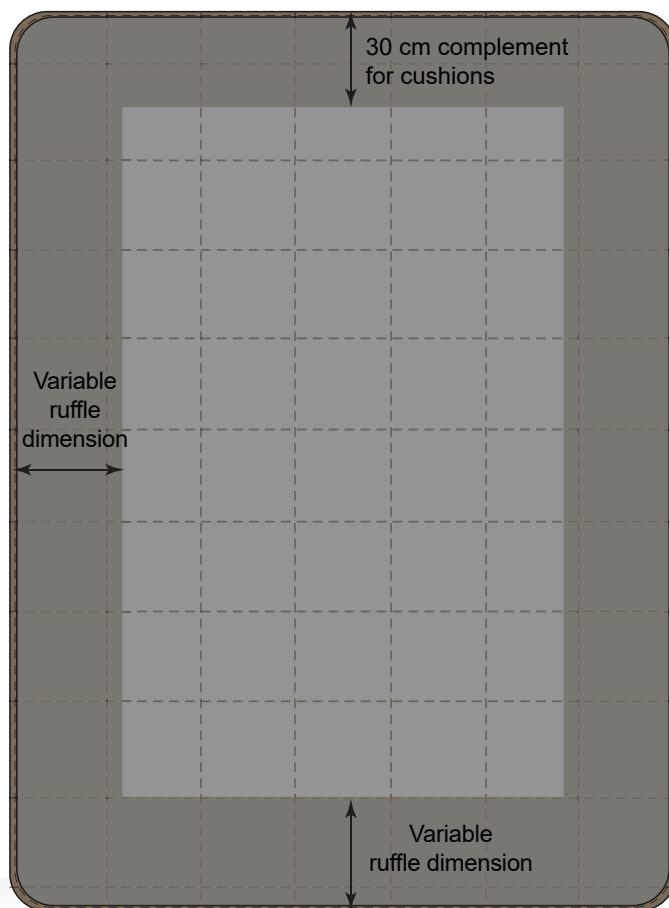

DESCRIPTION

- Non-quilted bed cover with rounded feet corners
- Overedge seams finishing on the edges
- Variable ruffle dimension depending on the height of the bed (mattress included)
- 30cm complement on the head for cushions

BED SIZE (CM)	BED COVER SIZE (CM)
80 x 190 cm	170 x 240 cm
	170 x 260 cm
90 x 190 cm	170 x 240 cm
	170 x 260 cm
	180 x 260 cm
140 x 200 cm	230 x 260 cm
160 x 200 cm and more	250 x 260 cm
	270 x 260 cm

FINISHING

Hems 2 / 2 cm

SIZES

Sizes are established according to the platform + ruffle dimensions.
 Note: When selecting the fabric, choose an appropriate width to avoid any assembly (not possible on JR model).

BED SIZE (CM)	BED COVER SIZE (CM)
80 x 190 cm	170 x 240 cm
	170 x 260 cm
90 x 190 cm	170 x 240 cm
	170 x 260 cm

QUILTED JR BED COVER

Product	Quilted JR bed cover
Product reference	CL OPN 170*240 ... JR
Creation date	Product reference
15 / 03 / 2017	CL OPN 170*260 ... JR
Revision date	Product reference
15 / 03 / 2017	CL ONA 170*260 ... JR
Revision n° ...	Product reference
	CL 230*260 ... JR