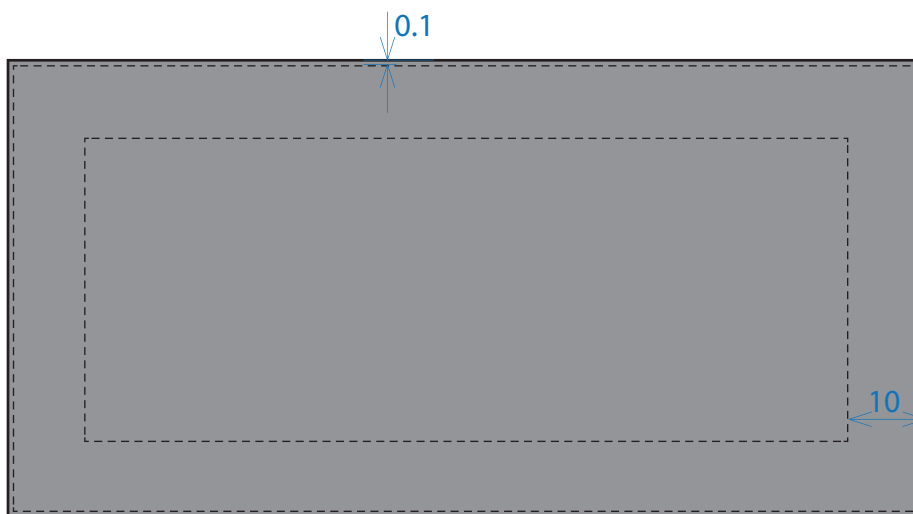

# QUILTED OT OR OR BED RUNNER

Product	Lined quilted bed runner, without facings. Lined with itself OT	
Product reference	CH ... .. 65*200 ... OT	CH ... ..65*260 ... OT
Product	Lined quilted bed runner, without facings. Lined by another fabric OR	
Product reference	CH ... .. 65*200 ... OR	CH ... .. 65*260 ... OR

## DESCRIPTION

- Double-sided and quilted bed runner
- Closed by a topstitch
- 3 layers maintained by 2 topstitches on the edges
- Standard wadding: 150 Gr, 100% polyester
- Any fabric: plain colour, printed, Jacquard; same fabric on both sides (OT) or not (OR)

## FINISHING

Topstitches: 0.1 cm and 10 cm

## SIZES

*Note: When selecting the fabric, be careful of the pattern and width direction.*

BED SIZE (CM)	STANDARD BED RUNNER SIZE (CM)
90 x 190 cm	65 x 150 cm
140 x 200 cm	65 x 200 cm
160 x 200 cm	65 x 220 cm
200 x 200 cm	65 x 260 cm