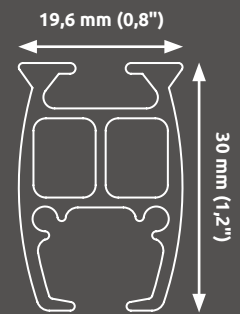

Ref. 4516101000

Ref. 4518001000