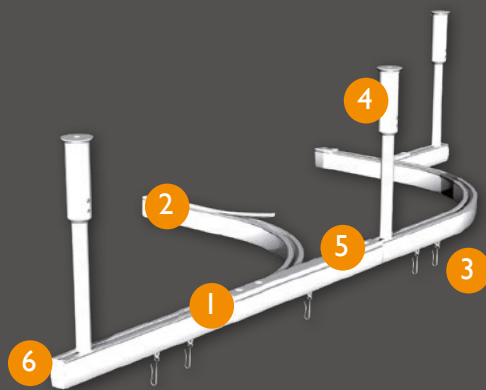

### TECHNICAL INFORMATION:

Size: 30 x 20 mm

Weight: 500 grams per meter

Material: extruded aluminium

Curtain maximum weight: 6 kg/ml

Available colours: lacquered white (RAL 9016)

### STANDARD ASSEMBLY:

- 1 MTS Rail
- 2 MTS wall bracket
- 3 MTS sliders
- 4 MTS ceiling bracket
- 5 MTS splice
- 6 MTS end-cap

Front view plan

End cap

Ref. 4516101000

Ceiling bracket with suspension (up to 1ml)