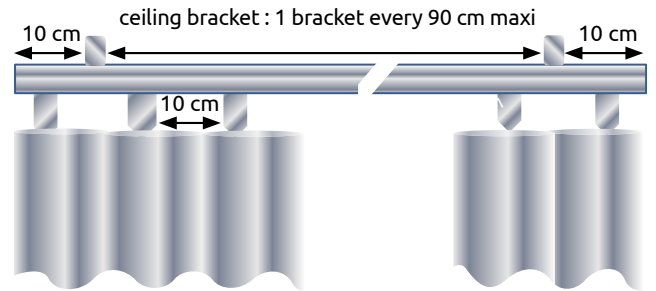

### TECHNICAL INFORMATION:

Size: 30 x 20 mm

Weight: 500 grams per meter

Material: extruded aluminium

Curtain maximum weight: 6 kg/ml

Available colours: lacquered white (RAL 9016)