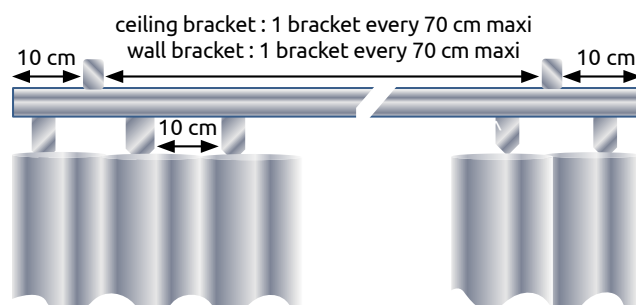

# TECHNICAL MANUAL TRACK AND SUPPLIES SUPER SELFIE RAIL

Product	Product reference
<b>RAIL Super Selfie</b>	<b>SUPER SELFIE</b>

*Alu rail curved on site, very often used in schools.*

## TECHNICAL INFORMATION:

Size: 24 x 12 mm  
 Width max: 6 m  
 Material: extruded aluminium  
 Curtain maximum weight: 30 kg/ml  
 Available colours: lacquered white (RAL 9010)  
 A slider every 10 cm approximately.