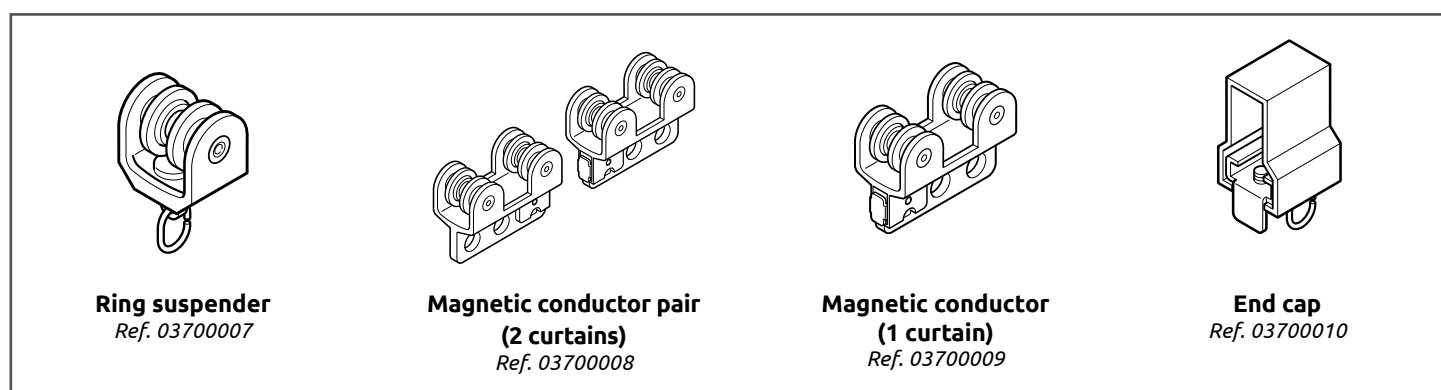

STANDARD COMPONENTS: