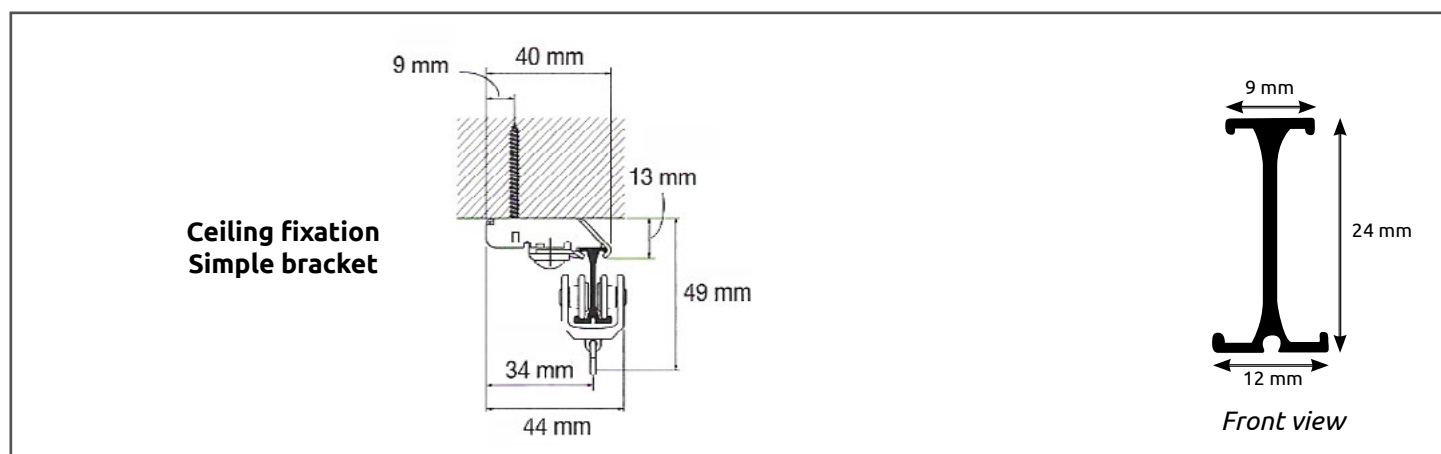

STANDARD ASSEMBLY: