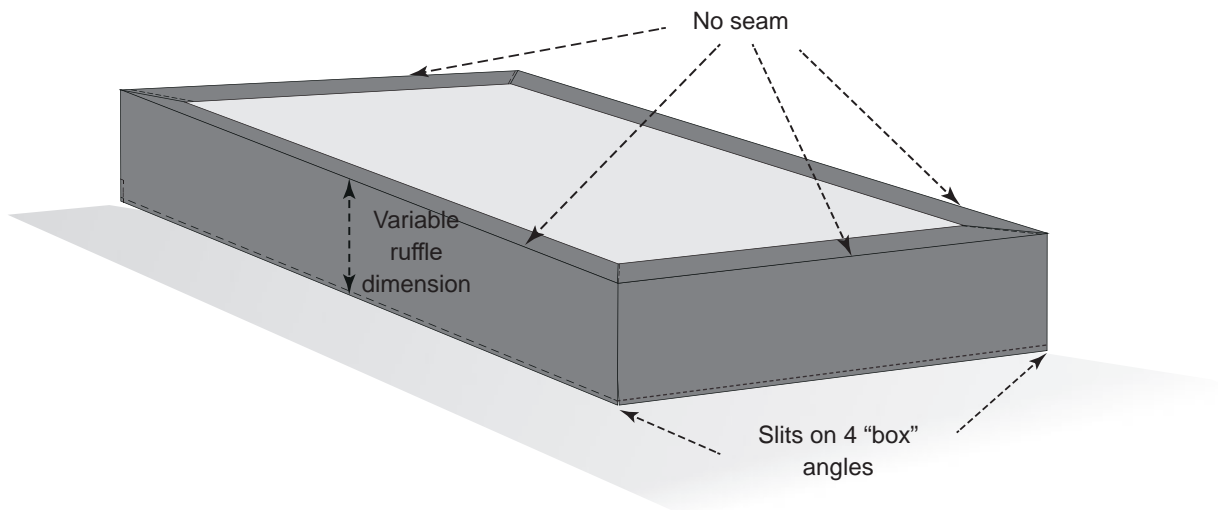

FB VALANCES

Product	Box-shaped valances		
Product reference	CS 90*200 ... FB	CS 140*200 ... FB	CS 180*200 ...FB

Creation date	0 6 / 0 6 / 2 0 1 6
Revision date	0 3 / 0 3 / 2 0 1 7
Revision n° 1	

Facing detail

Facing detail

DESCRIPTION

- Complete valances with sateen bed platform and 5 cm facings (no assembly between the ruffle and the facing)
- "Box" angles with 5 cm slits at the 4 angles
- Variable ruffle dimension depending on the height of the bed base.

SIZES

Note: When selecting the fabric, please specify the direction of the requested pattern.

- Bed sizes in cm
- 90 x 190 cm
 - 140 x 200 cm
 - 180 x 200 cm

FINISHING

Bottom ruffle finishing: 2/2cm hem