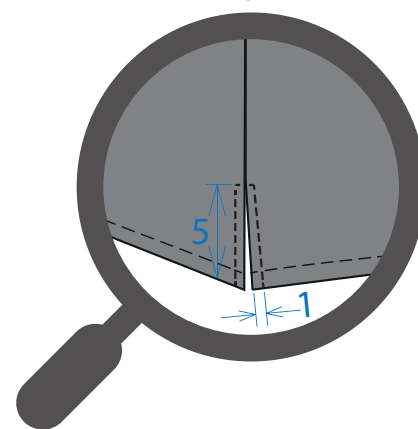

FB VALANCES

Product	Box-shaped valances		
Product reference	CS 90*200 ... FB	CS 140*200 ... FB	CS 180*200 ...FB

Creation date	0 6 / 0 6 / 2 0 1 6
Revision date	0 3 / 0 3 / 2 0 1 7
Revision n° 1	

Facing detail

Facing detail

DESCRIPTION

- Complete valances with sateen bed platform and 5 cm facings (no assembly between the ruffle and the facing)
- "Box" angles with 5 cm slits at the 4 angles
- Variable ruffle dimension depending on the height of the bed base.

SIZES

Note: When selecting the fabric, please specify the direction of the requested pattern.

- Bed sizes in cm
- 90 x 190 cm
 - 140 x 200 cm
 - 180 x 200 cm

FINISHING

Bottom ruffle finishing: 2/2cm hem