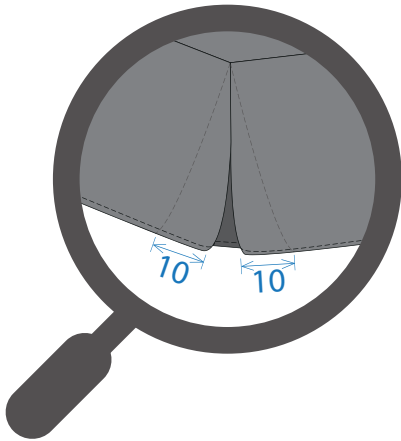

# PI VALANCES

Product	4 pinched pleats valances		
Product reference	CS ... .. 90*200 ... PI	CS ... .. 140*200 ... PI	CS ... .. 180*200 ... PI

Creation date
25 / 04 / 2016
Revision date
09 / 03 / 2017
Revision n° 2

Pinched pleat detail

## DESCRIPTION

- Simple valances with 4 pinched pleats at the angles
- Variable ruffle dimension depending on the height of the bed base.
- 4 angles closed on 15cm

## SIZES

Sizes are established according to the platform + ruffle dimensions.

Note: When selecting the fabric, choose an appropriate width to avoid any assembly (not possible on PI model)

Bed size (cm)	140 cm width	280 cm width	300 cm width
90 x 200 cm	Maximum ruffle dimension= 24 cm	Maximum ruffle dimension= 39 cm	Maximum ruffle dimension= 49 cm
140 x 200 cm	NO	Maximum ruffle dimension= 39 cm	Maximum ruffle dimension= 49 cm
180 x 200 cm	NO	Maximum ruffle dimension= 39 cm	Maximum ruffle dimension= 49 cm