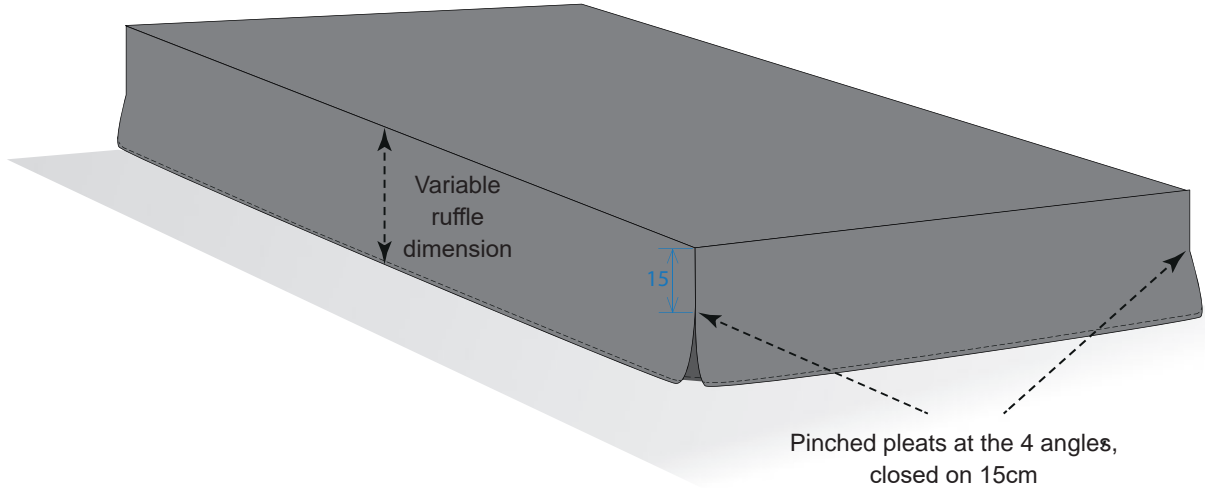

# PI VALANCES

Product	4 pinched pleats valances		
Product reference	CS ... .. 90*200 ... PI	CS ... .. 140*200 ... PI	CS ... .. 180*200 ... PI

Creation date
25 / 04 / 2016
Revision date
09 / 03 / 2017
Revision n° 2

Pinched pleat detail

## DESCRIPTION

- Simple valances with 4 pinched pleats at the angles
- Variable ruffle dimension depending on the height of the bed base.
- 4 angles closed on 15cm

## SIZES

Sizes are established according to the platform + ruffle dimensions.

Note: When selecting the fabric, choose an appropriate width to avoid any assembly (not possible on PI model)

Bed size (cm)	140 cm width	280 cm width	300 cm width
90 x 200 cm	Maximum ruffle dimension= 24 cm	Maximum ruffle dimension= 39 cm	Maximum ruffle dimension= 49 cm
140 x 200 cm	NO	Maximum ruffle dimension= 39 cm	Maximum ruffle dimension= 49 cm
180 x 200 cm	NO	Maximum ruffle dimension= 39 cm	Maximum ruffle dimension= 49 cm